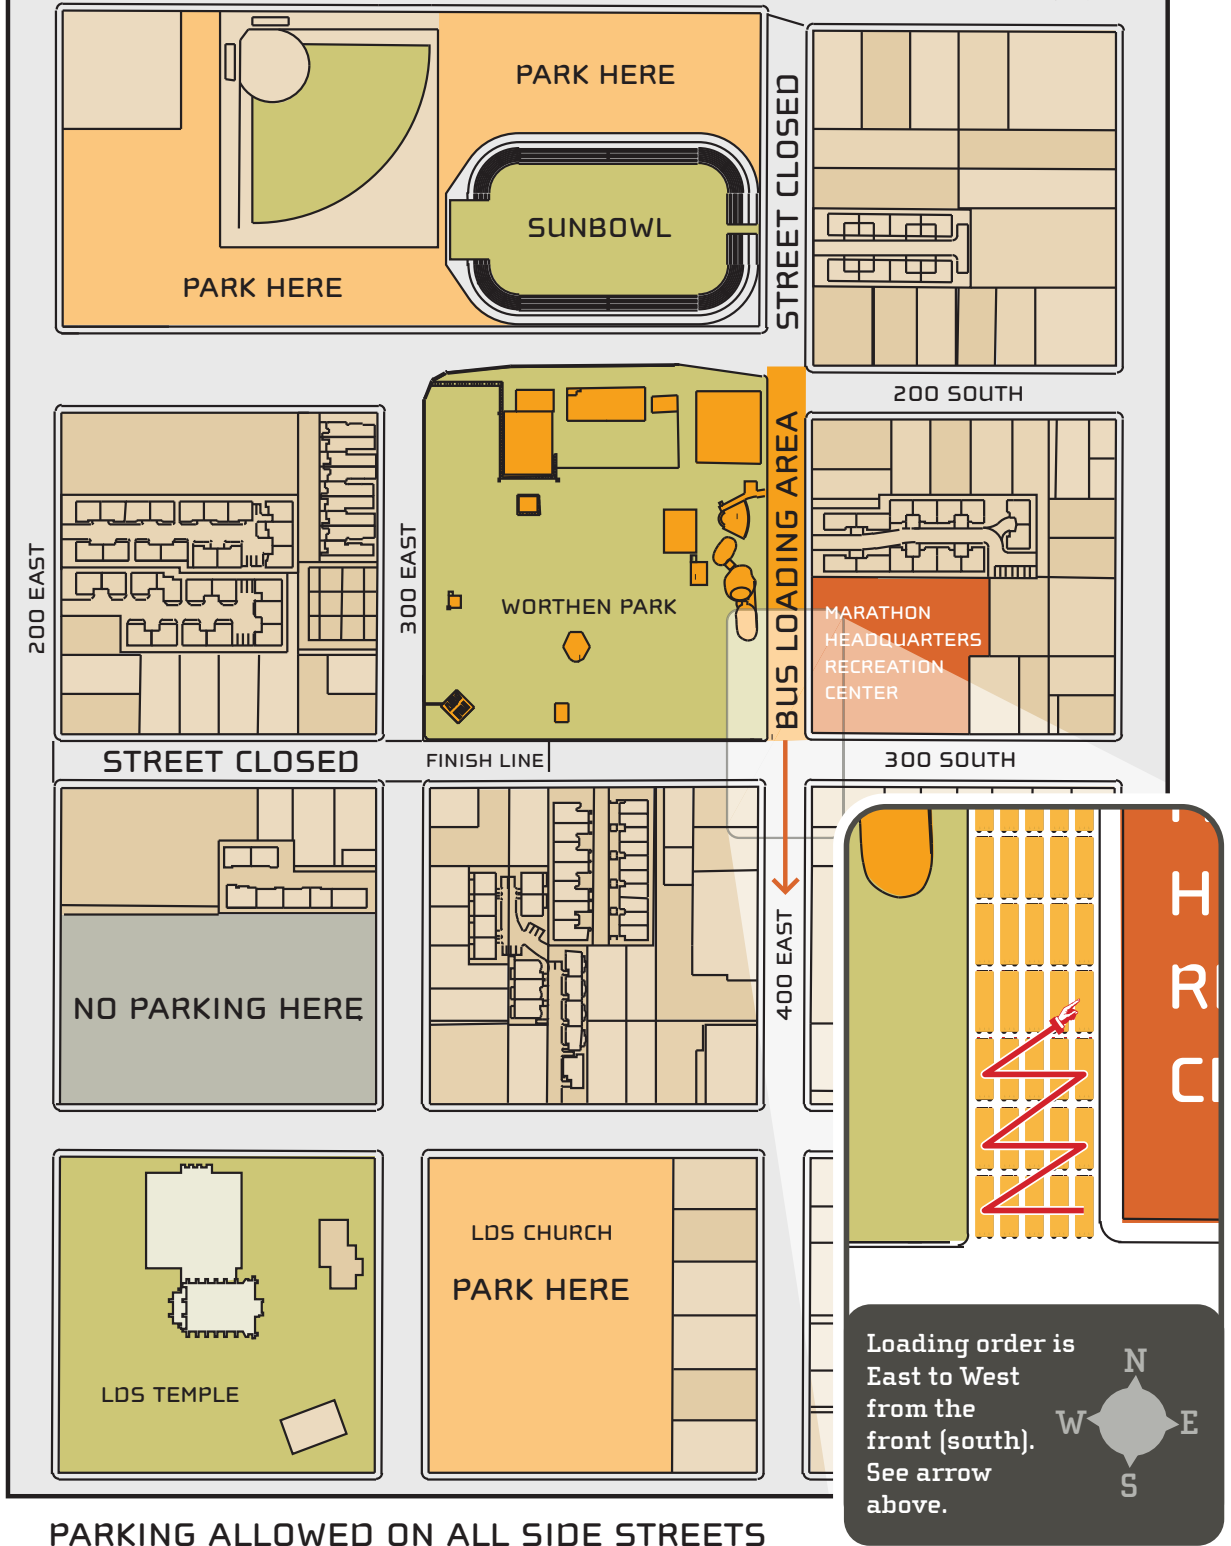

**Bus Loading // BEGINNING AT 4:00 AM**

**PARKING ALLOWED ON ALL SIDE STREETS**